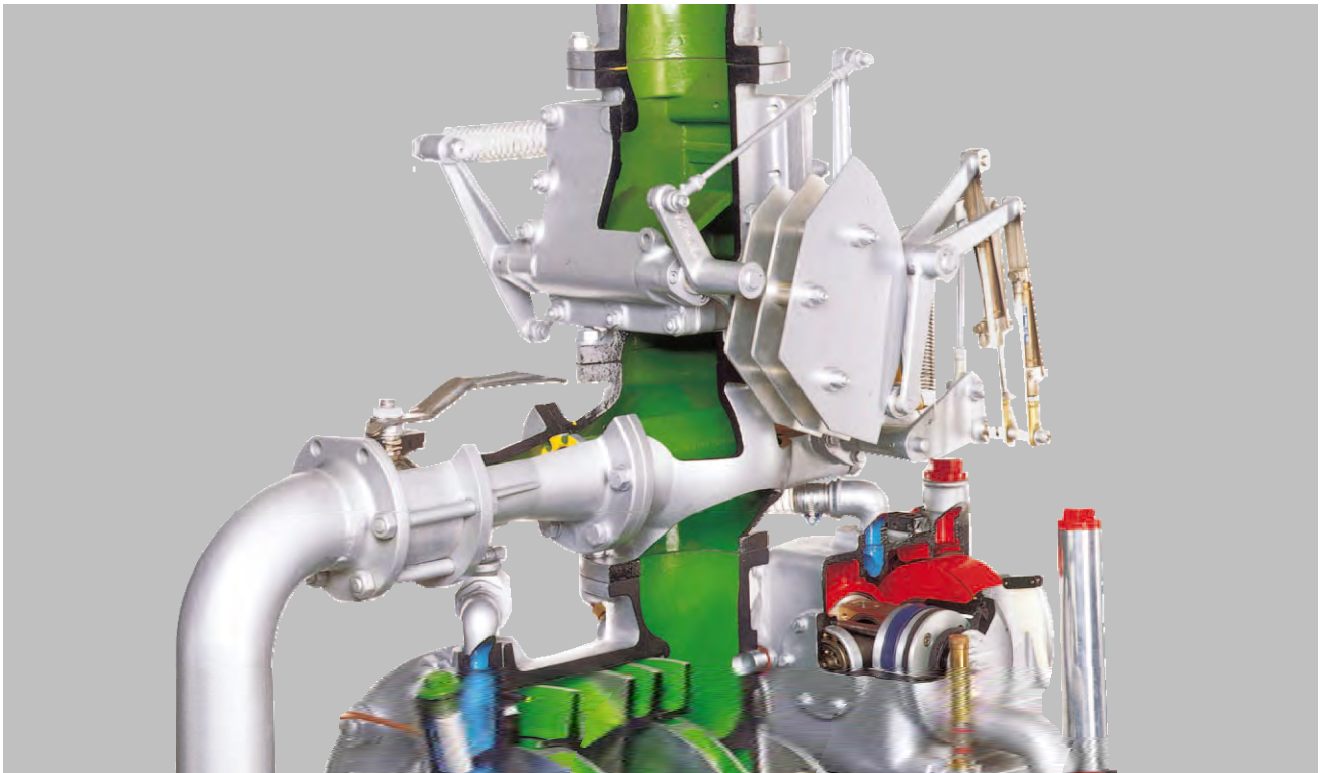

# FOAMATIC A

Around-the-pump foam proportioning system

## Description

---

The FOAMATIC is an automatic around-the-pump foam proportioning system. It is designed to match especially the R600 pump and can be integrated in this pump type. Three proportioning rates are possible with this system.

### Designed to match the R600 pump

- integrated into the pump

### Easy system

- mechanical system, mounted directly on the pump
- easy to operate