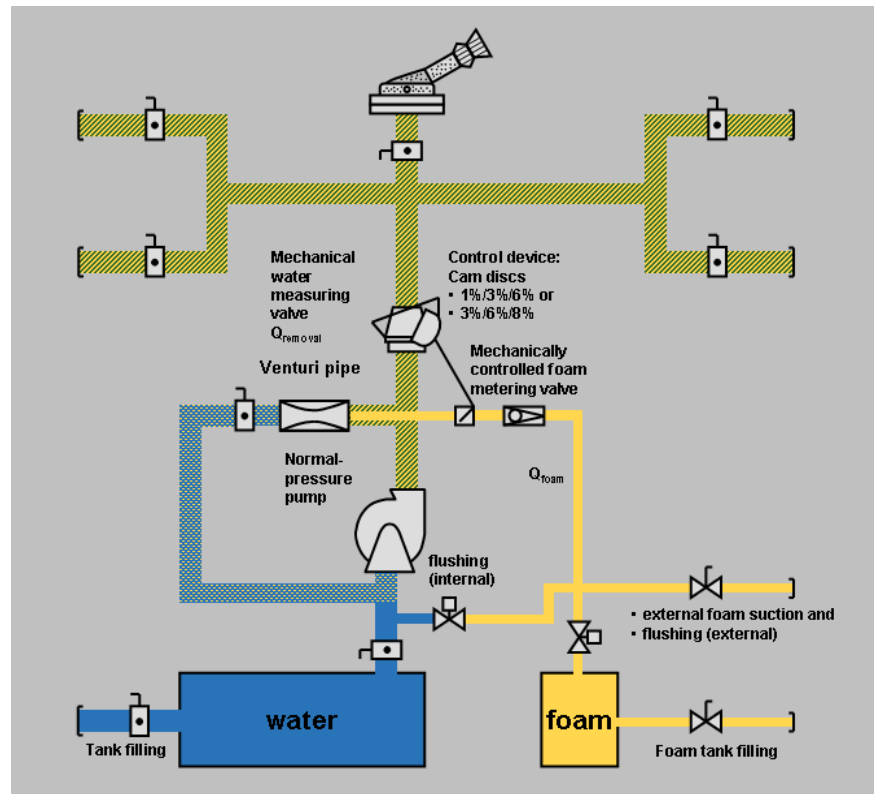

### Big foam performance

- due to around-the-pump foam proportioning system, foam on all outlets of the R600 pump available

### Different proportioning rates can be chosen

- It can be switch between 3 different proportioning rates during operation.

# FOAMATIC A

Around-the-pump foam proportioning system

R600 pump with FOAMATIC A

Schemata of a R600 with the around-the-pump foam proportioning system FOAMATIC A

## Technical Data

<b>Design</b>	automatic around-the-pump foam proportioning system
<b>Measuring range</b>	400 - 6.000 lpm (105 - 1.585 USgpm)
<b>FC-amount</b>	12 - 480 lpm (3,2 - 127 USgpm) (at a viscosity of 20cSt / 20°C)
<b>Proportioning rate</b>	3 rates to choose (choice of: 1, 3, 6, 8%)
<b>Flow measuring</b>	mechanical water measurement valve
<b>Control</b>	cam discs
<b>Metering</b>	fully automatic, mechanically controlled foam concentrate metering valve
<b>Materials</b>	flow measurement und metering valves made out of corrosion resistant material
<b>Usability</b>	for all standard kinds of foam concentrates